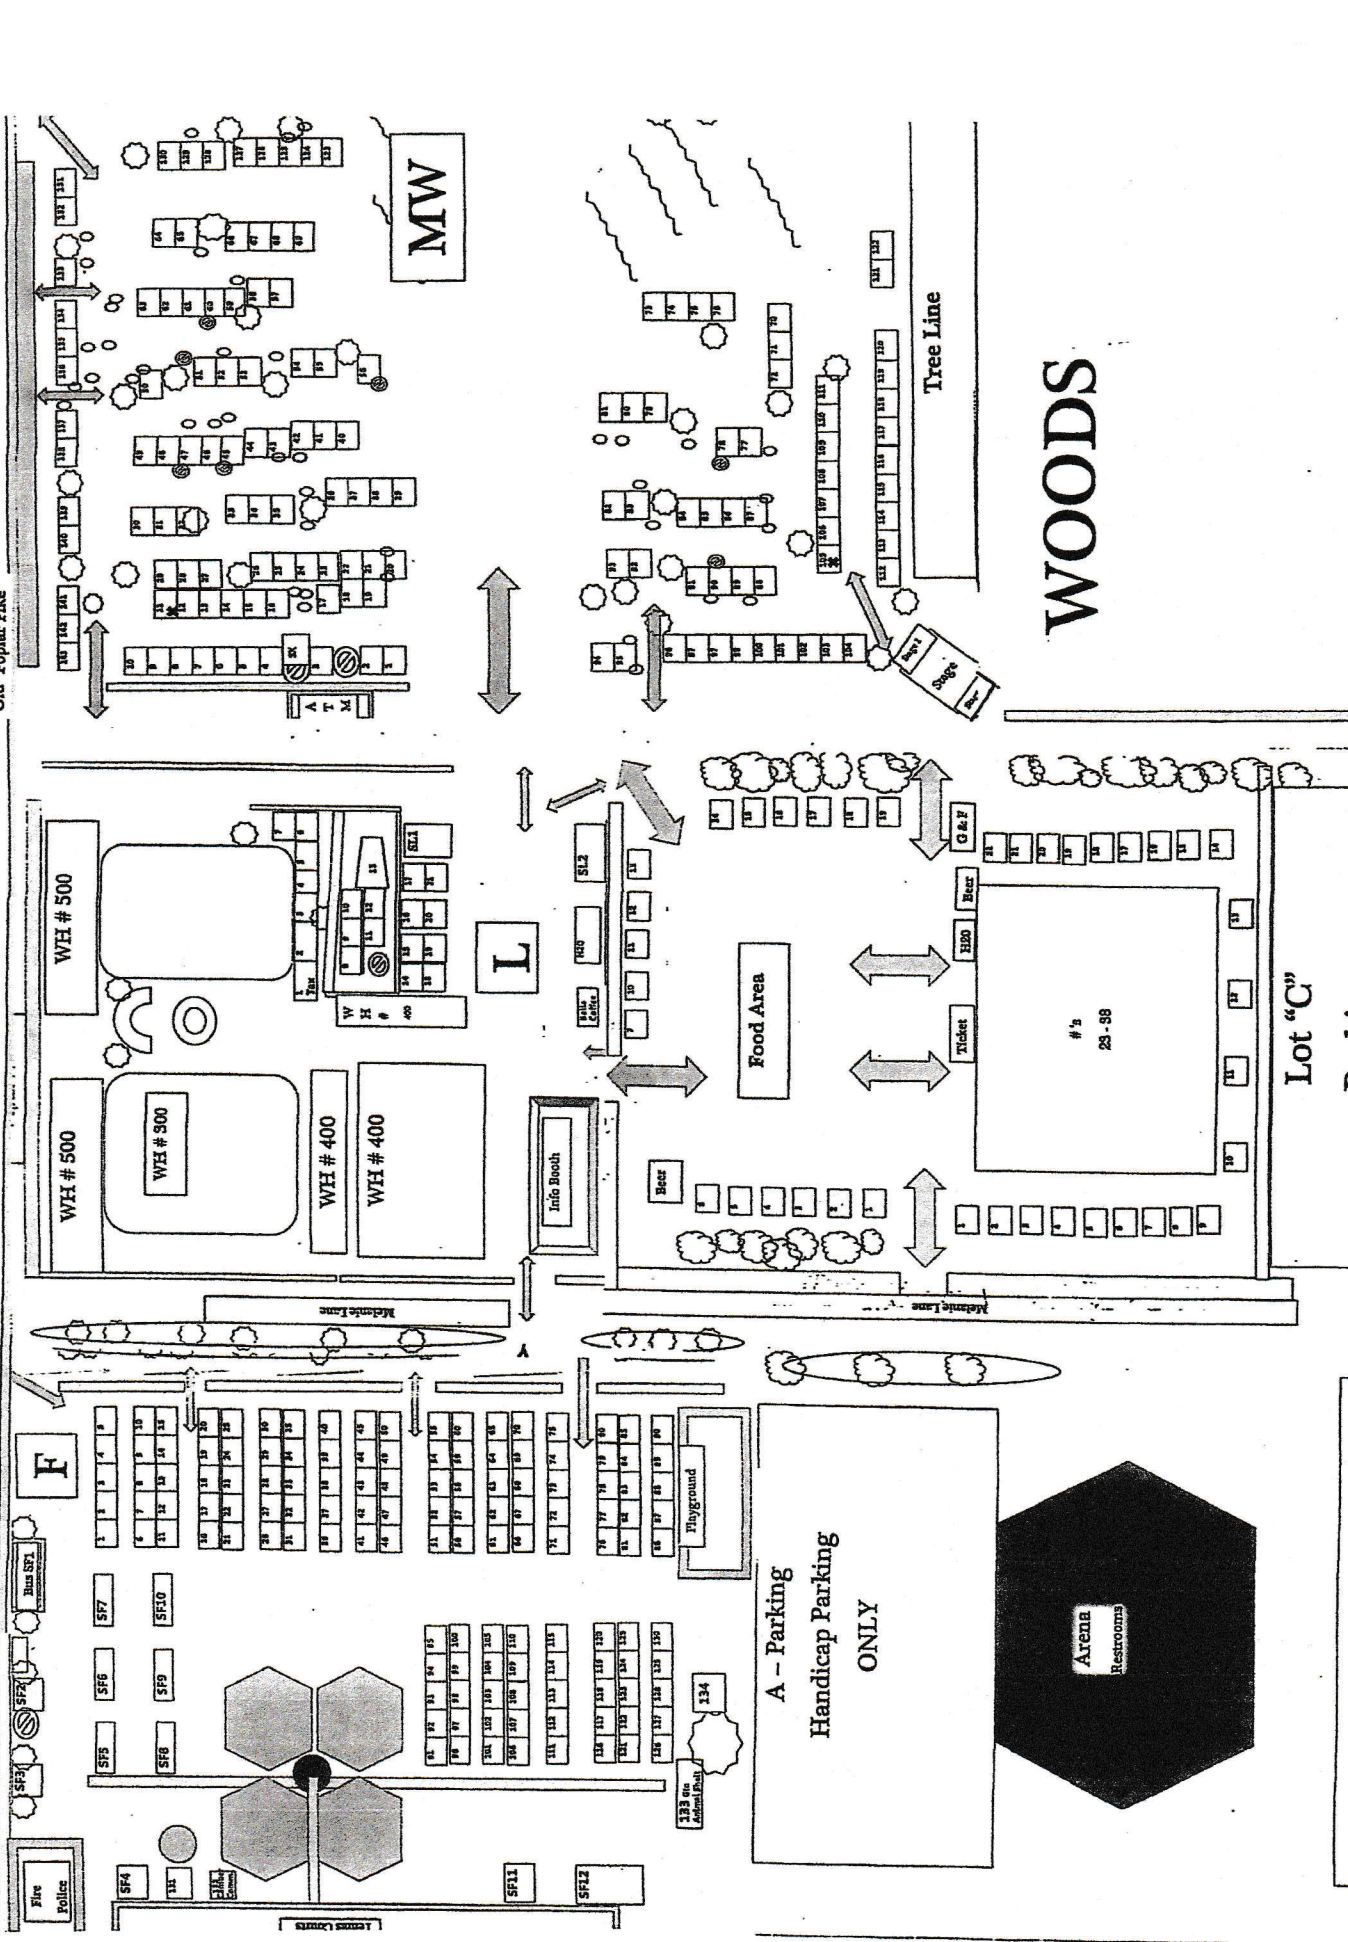

• NC Parking

WOODS

Lot "C" Parking

Horse Barns

A - Parking Handicap Parking ONLY

Arena Restrooms

MW

L

WH # 500

WH # 900

WH # 400

WH # 400

Food Area

Info Booth

29-88

F