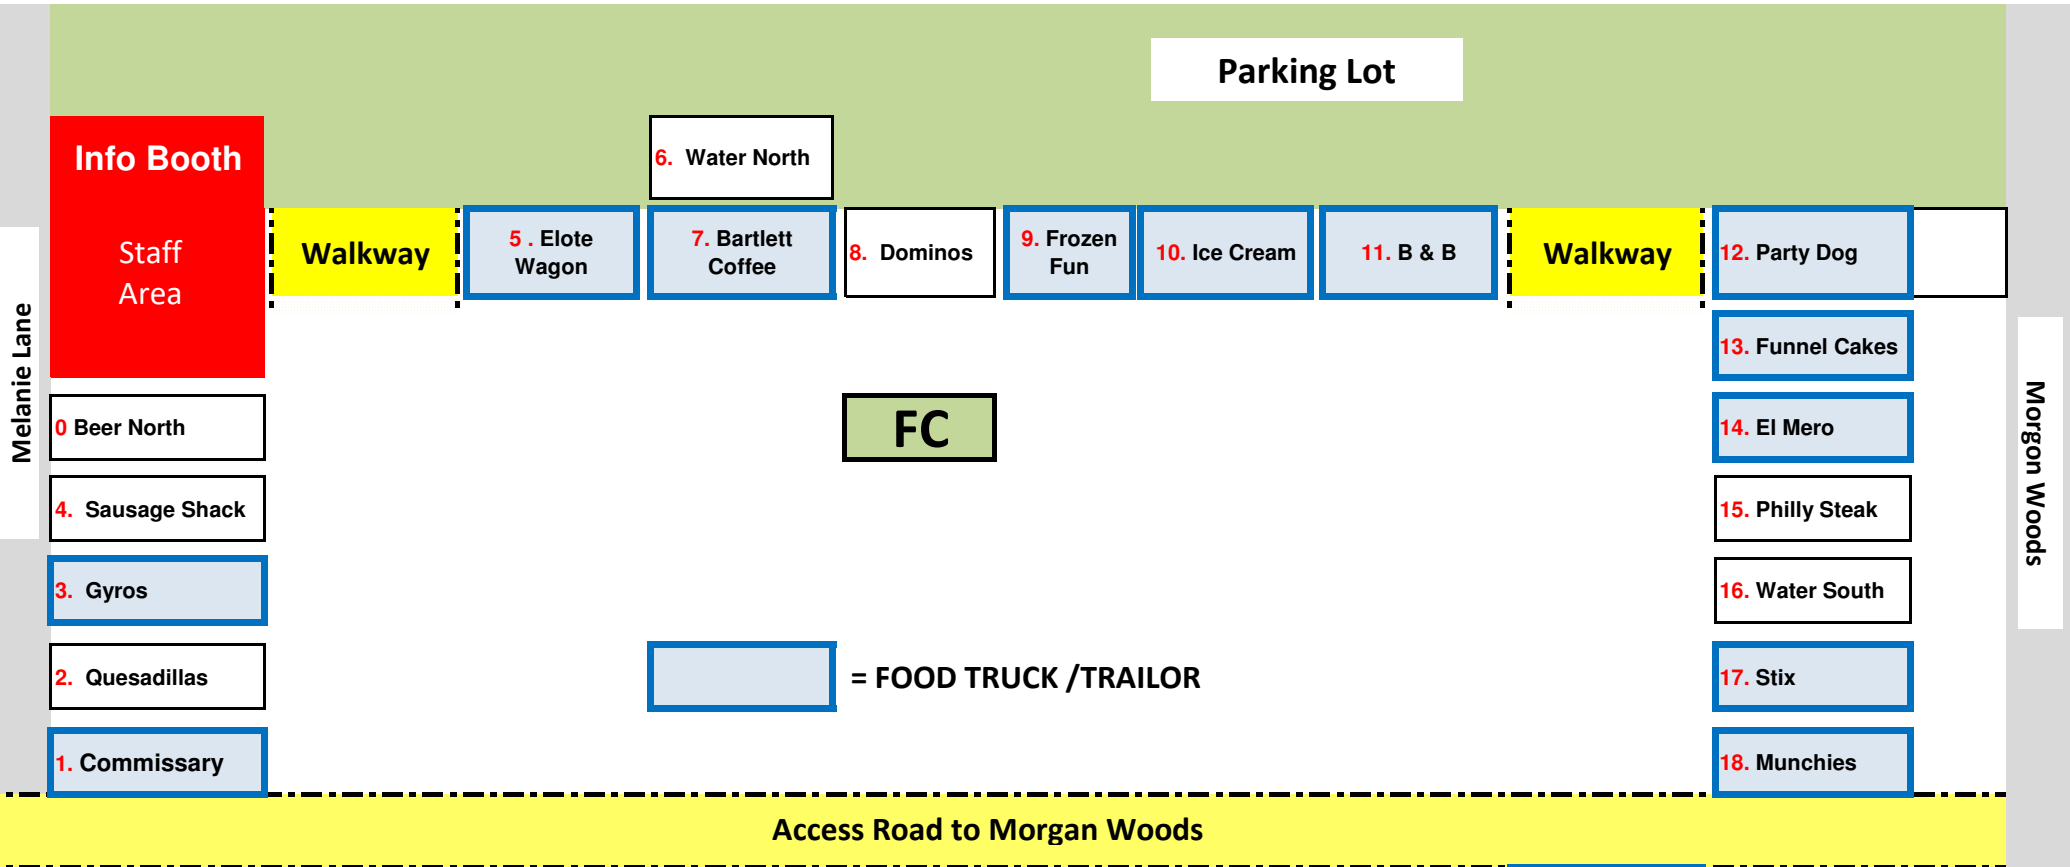

Parking Lot

Melanie Lane

Morgan Woods

Ticket Booth

00 Beer South

19. MemPops

Stage Area

Kids Zone

Electric

Beer Truck

Booth South

Ice

TN

Police  
Fire

BUS

F

134  
Animal  
Shelter

136  
GBC  
Puppet

Playground

400 401 402 403 404 405 406

407 408 409 410 411 412

419 418 417 416 415 414 413

L1 L2 L3 L4 L5

L7  
L6

L8	L9			
L12	L13	L14	L15	L16
L17	L18	L19	L20	L21

Food Court

7745 Poplar Pike, Germantown TN 38138